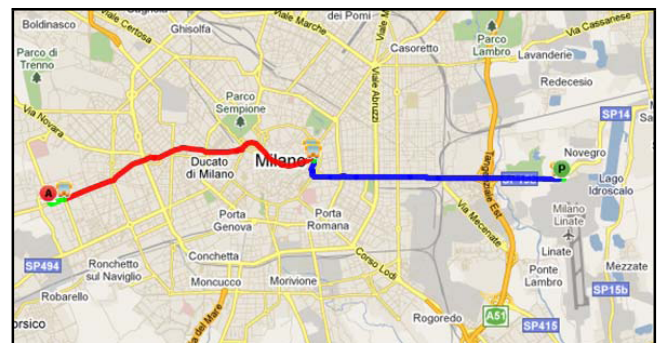

Go to the Metro, red line (1). Direction Bisceglie, stop at Inganni. Exit Via Zurigo.

Arrival at Linate Airport

Take Bus 73 / Linate Express to Milano.
(tickets can be bought for €1.50 on the bus, these are also valid for the metro)

Stop at San Babila (the final bus stop on San Babila).
Then take the Metro red line (1) Direction Bisceglie stop at Inganni. Exit Via Zurigo.

By Train and by Metro:

From Milano / Central Station

Green line (2) Direction Abbiategrasso stop at Cadorna.

Change the line, go to the red line (1) Direction Bisceglie stop at Inganni. Exit Via Zurigo.

By Train and by Metro:

From Milano / Cadorna Station

Red line (1) Direction Bisceglie stop at Inganni.
Exit Via Zurigo.

By Car - arrival from the A50

Take A50, exit no. 4 Cusago Milano Bisceglie - direction to Milano Bisceglie.

Follow the Via Pertini (1km), Via Parri (2km) Via Zurigo.

For more information visit: www.atm-mi.it/en/Pages/default.aspx