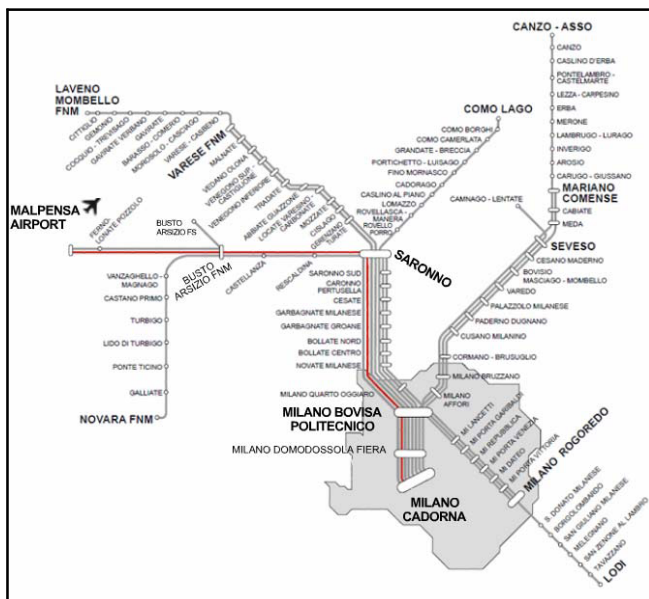

Go to the Metro, red line (1). Direction Bisceglie, stop at Inganni. Exit Via Zurigo.

Arrival at Linate Airport

Take Bus 73 / Linate Express to Milano.
(tickets can be bought for €1.50 on the bus, these are also valid for the metro)

Stop at San Babila (the final bus stop on San Babila).
Then take the Metro red line (1) Direction Bisceglie stop at Inganni. Exit Via Zurigo.

By Train and by Metro:

From Milano / Central Station

Green line (2) Direction Abbiategrasso stop at Cadorna.

Change the line, go to the red line (1) Direction Bisceglie stop at Inganni. Exit Via Zurigo.

By Train and by Metro:

From Milano / Cadorna Station

Red line (1) Direction Bisceglie stop at Inganni.
Exit Via Zurigo.

By Car - arrival from the A50

Take A50, exit no. 4 Cusago Milano Bisceglie - direction to Milano Bisceglie.

Follow the Via Pertini (1km), Via Parri (2km) Via Zurigo.

For more information visit: www.atm-mi.it/en/Pages/default.aspx